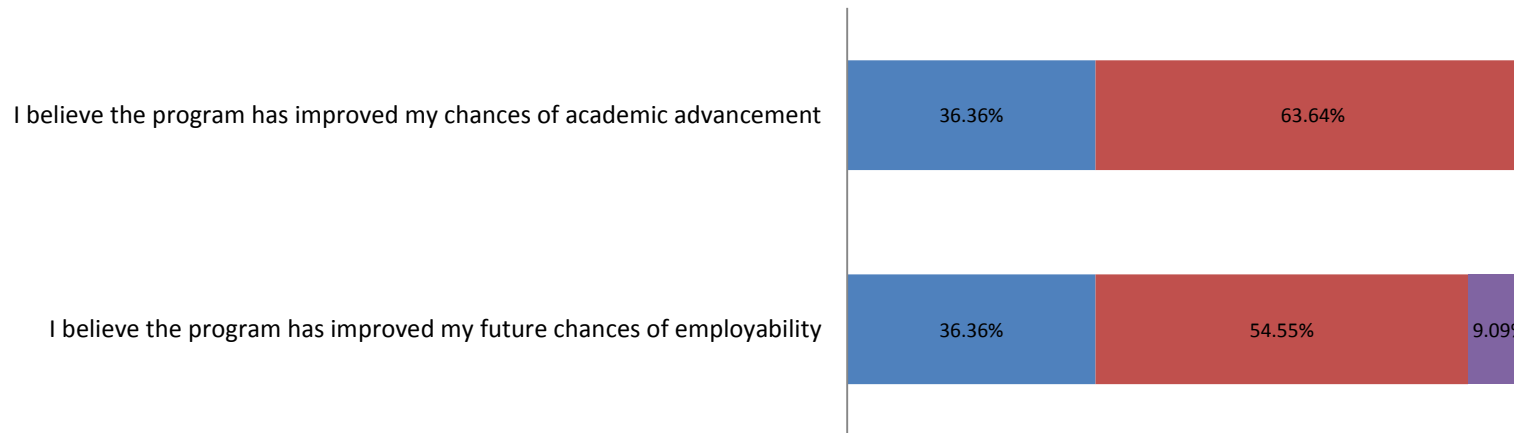

Employability and Further Academic Studies

■ Completely Agree ■ Agree ■ Neither Agree or Disagree ■ Disagree ■ Completely Disagree