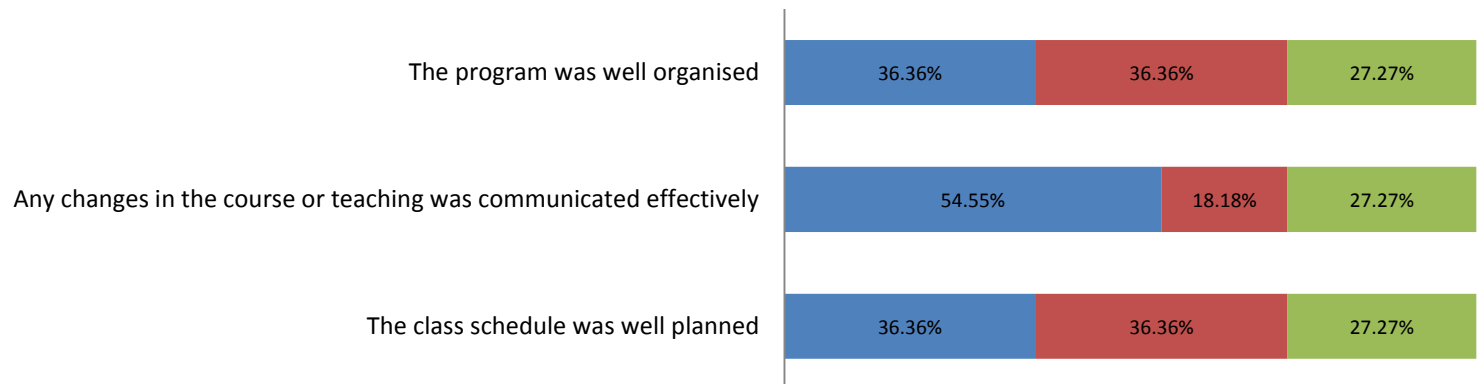

Organization and Management

■ Completely Agree ■ Agree ■ Neither Agree or Disagree ■ Disagree ■ Completely Disagree