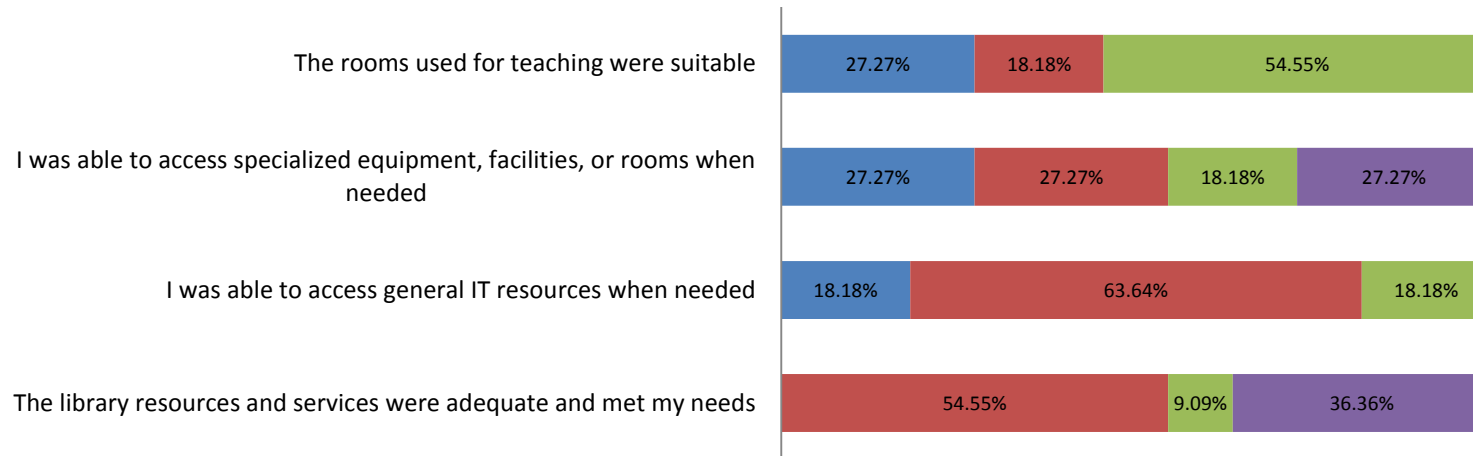

Learning Resources

■ Completely Agree ■ Agree ■ Neither Agree or Disagree ■ Disagree ■ Completely Disagree