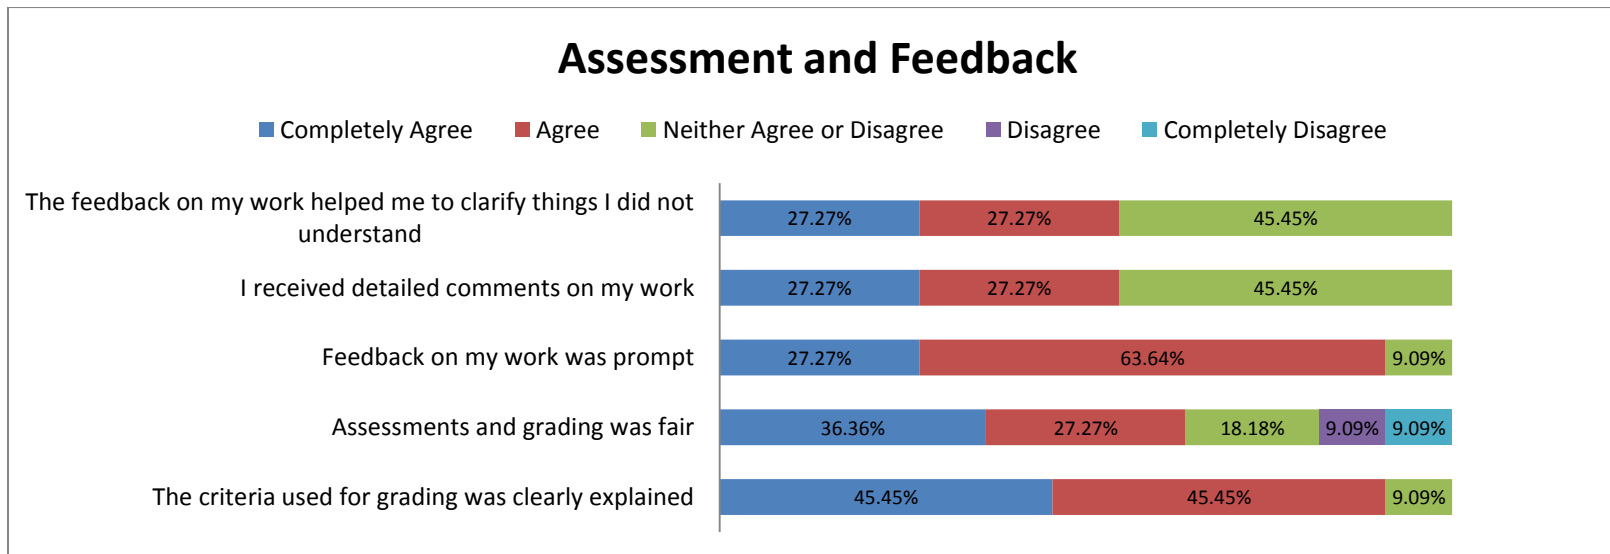

American Bachelor of Science – Satisfaction Survey Results

January 2016 Cohort (2 year)

100% response rate

Academic Support

■ Completely Agree ■ Agree ■ Neither Agree or Disagree ■ Disagree ■ Completely Disagree