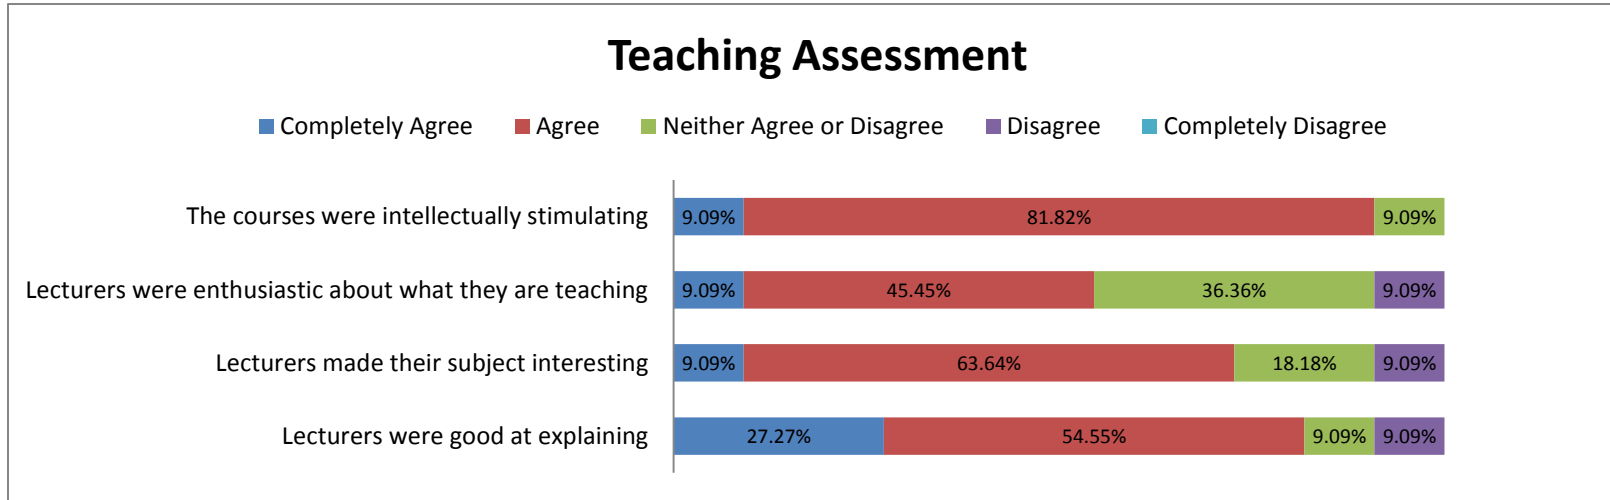

American Bachelor of Science – Satisfaction Survey Results

January 2016 Cohort (2 year)

100% response rate

Academic Support

■ Completely Agree ■ Agree ■ Neither Agree or Disagree ■ Disagree ■ Completely Disagree