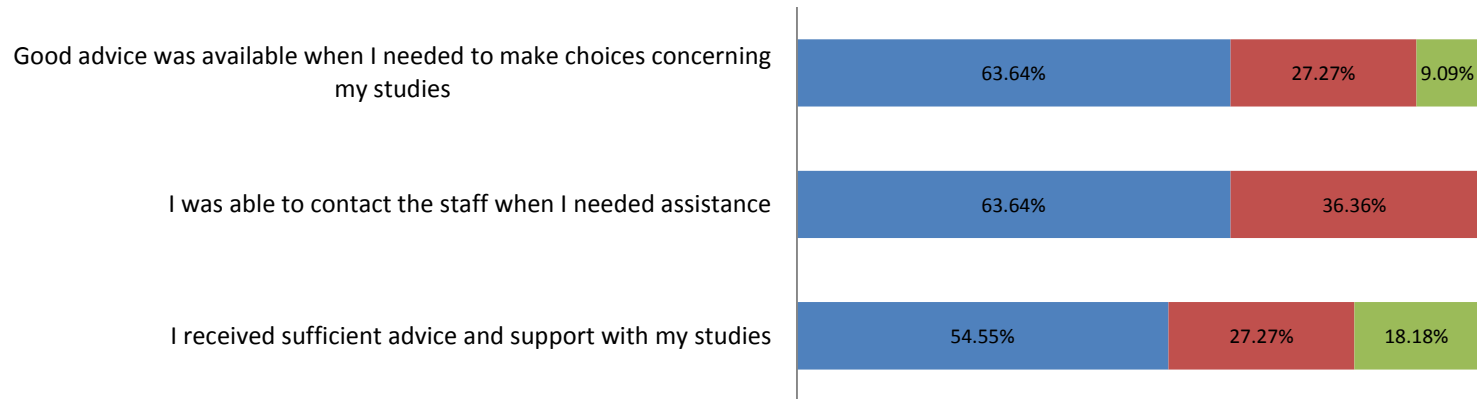

American Bachelor of Science – Satisfaction Survey Results

January 2016 Cohort (2 year)

100% response rate

Academic Support

■ Completely Agree ■ Agree ■ Neither Agree or Disagree ■ Disagree ■ Completely Disagree