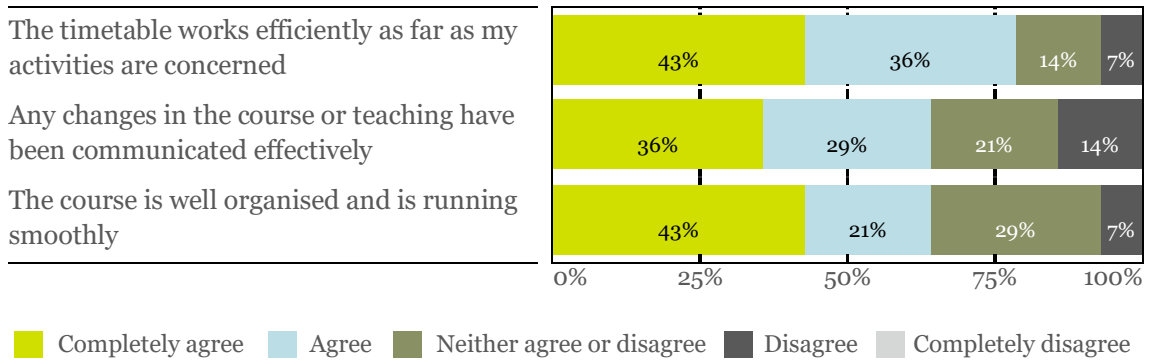

DMU Programme Evaluation

Response rate: 52%

Completed: 13.07.21 - 30.08.21 / Print date: 30.08.21.

The Teaching

Assessment and Feedback

Academic Support

Organisation and Management

Learning Resources

Personal Development

Employability and Further Academic Studies

Concluding Remarks