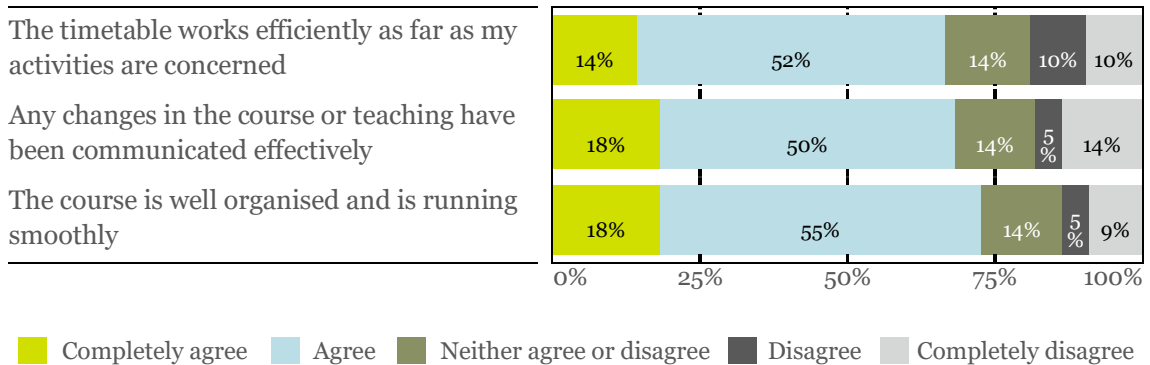

DMU Programme Evaluation

Response rate: 50%

Completed: 13.07.21 - 30.08.21 / Print date: 30.08.21.

The Teaching

Assessment and Feedback

Academic Support

Organisation and Management

Learning Resources

Personal Development

Employability and Further Academic Studies

Concluding Remarks