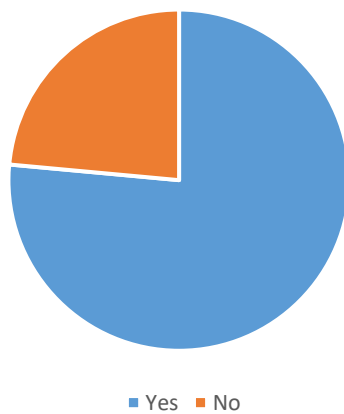

Business Administration Bachelor Program – Graduate Survey Feb-March 2022

About Niels Brock Copenhagen Business College

About your program

Did the program meet your expectations?

Would you recommend the program to friends and family members?