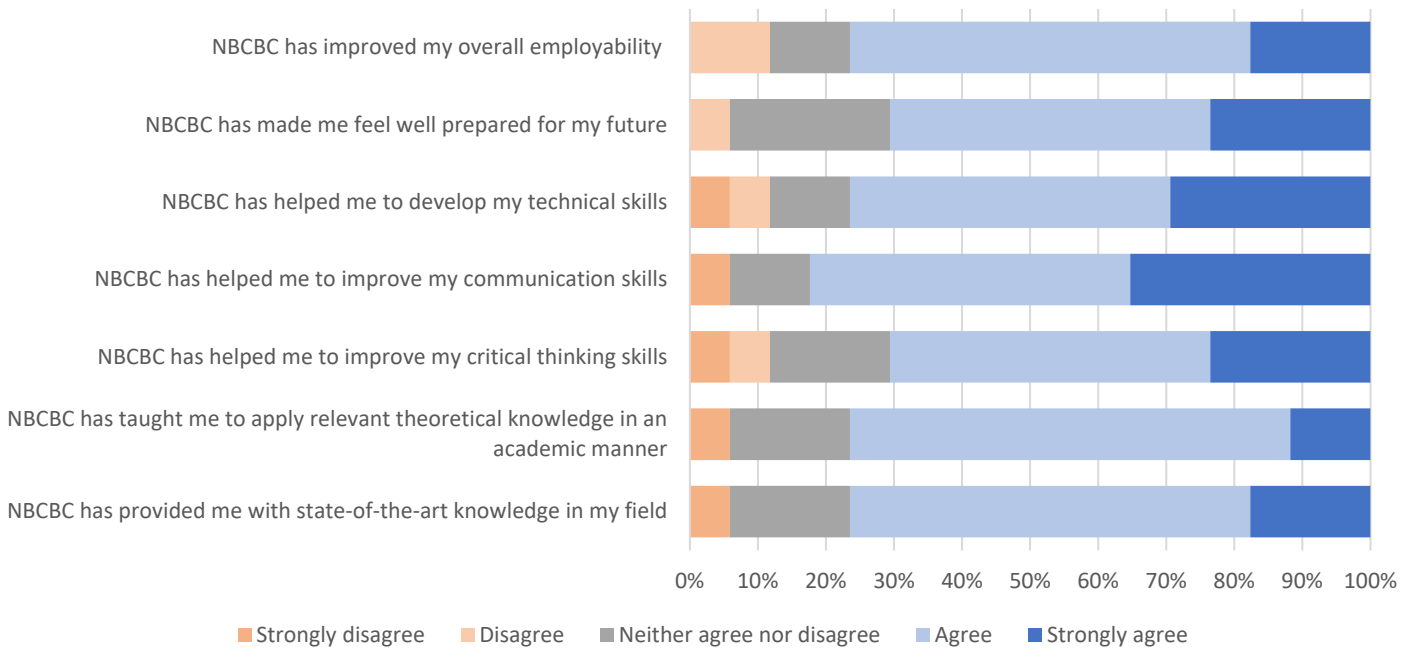

Business Administration Bachelor Program – Graduate Survey Feb-March 2022

About Niels Brock Copenhagen Business College

About your program

Did the program meet your expectations?

Would you recommend the program to friends and family members?