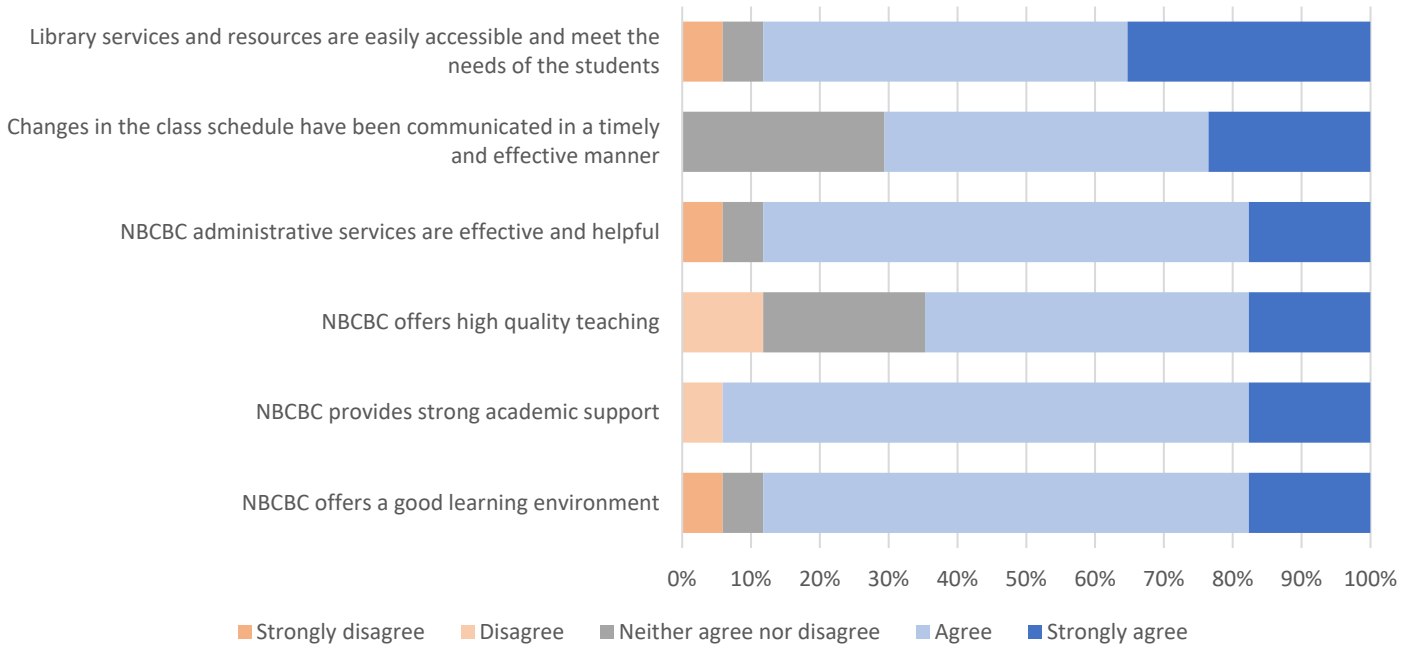

Business Administration Bachelor Program – Graduate Survey Feb-March 2022

About Niels Brock Copenhagen Business College

About your program

Did the program meet your expectations?

Would you recommend the program to friends and family members?