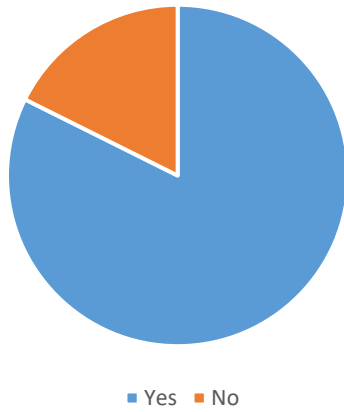

Business Administration Bachelor Program – Graduate Survey Feb-March 2022

About Niels Brock Copenhagen Business College

About your program

Did the program meet your expectations?

Would you recommend the program to friends and family members?